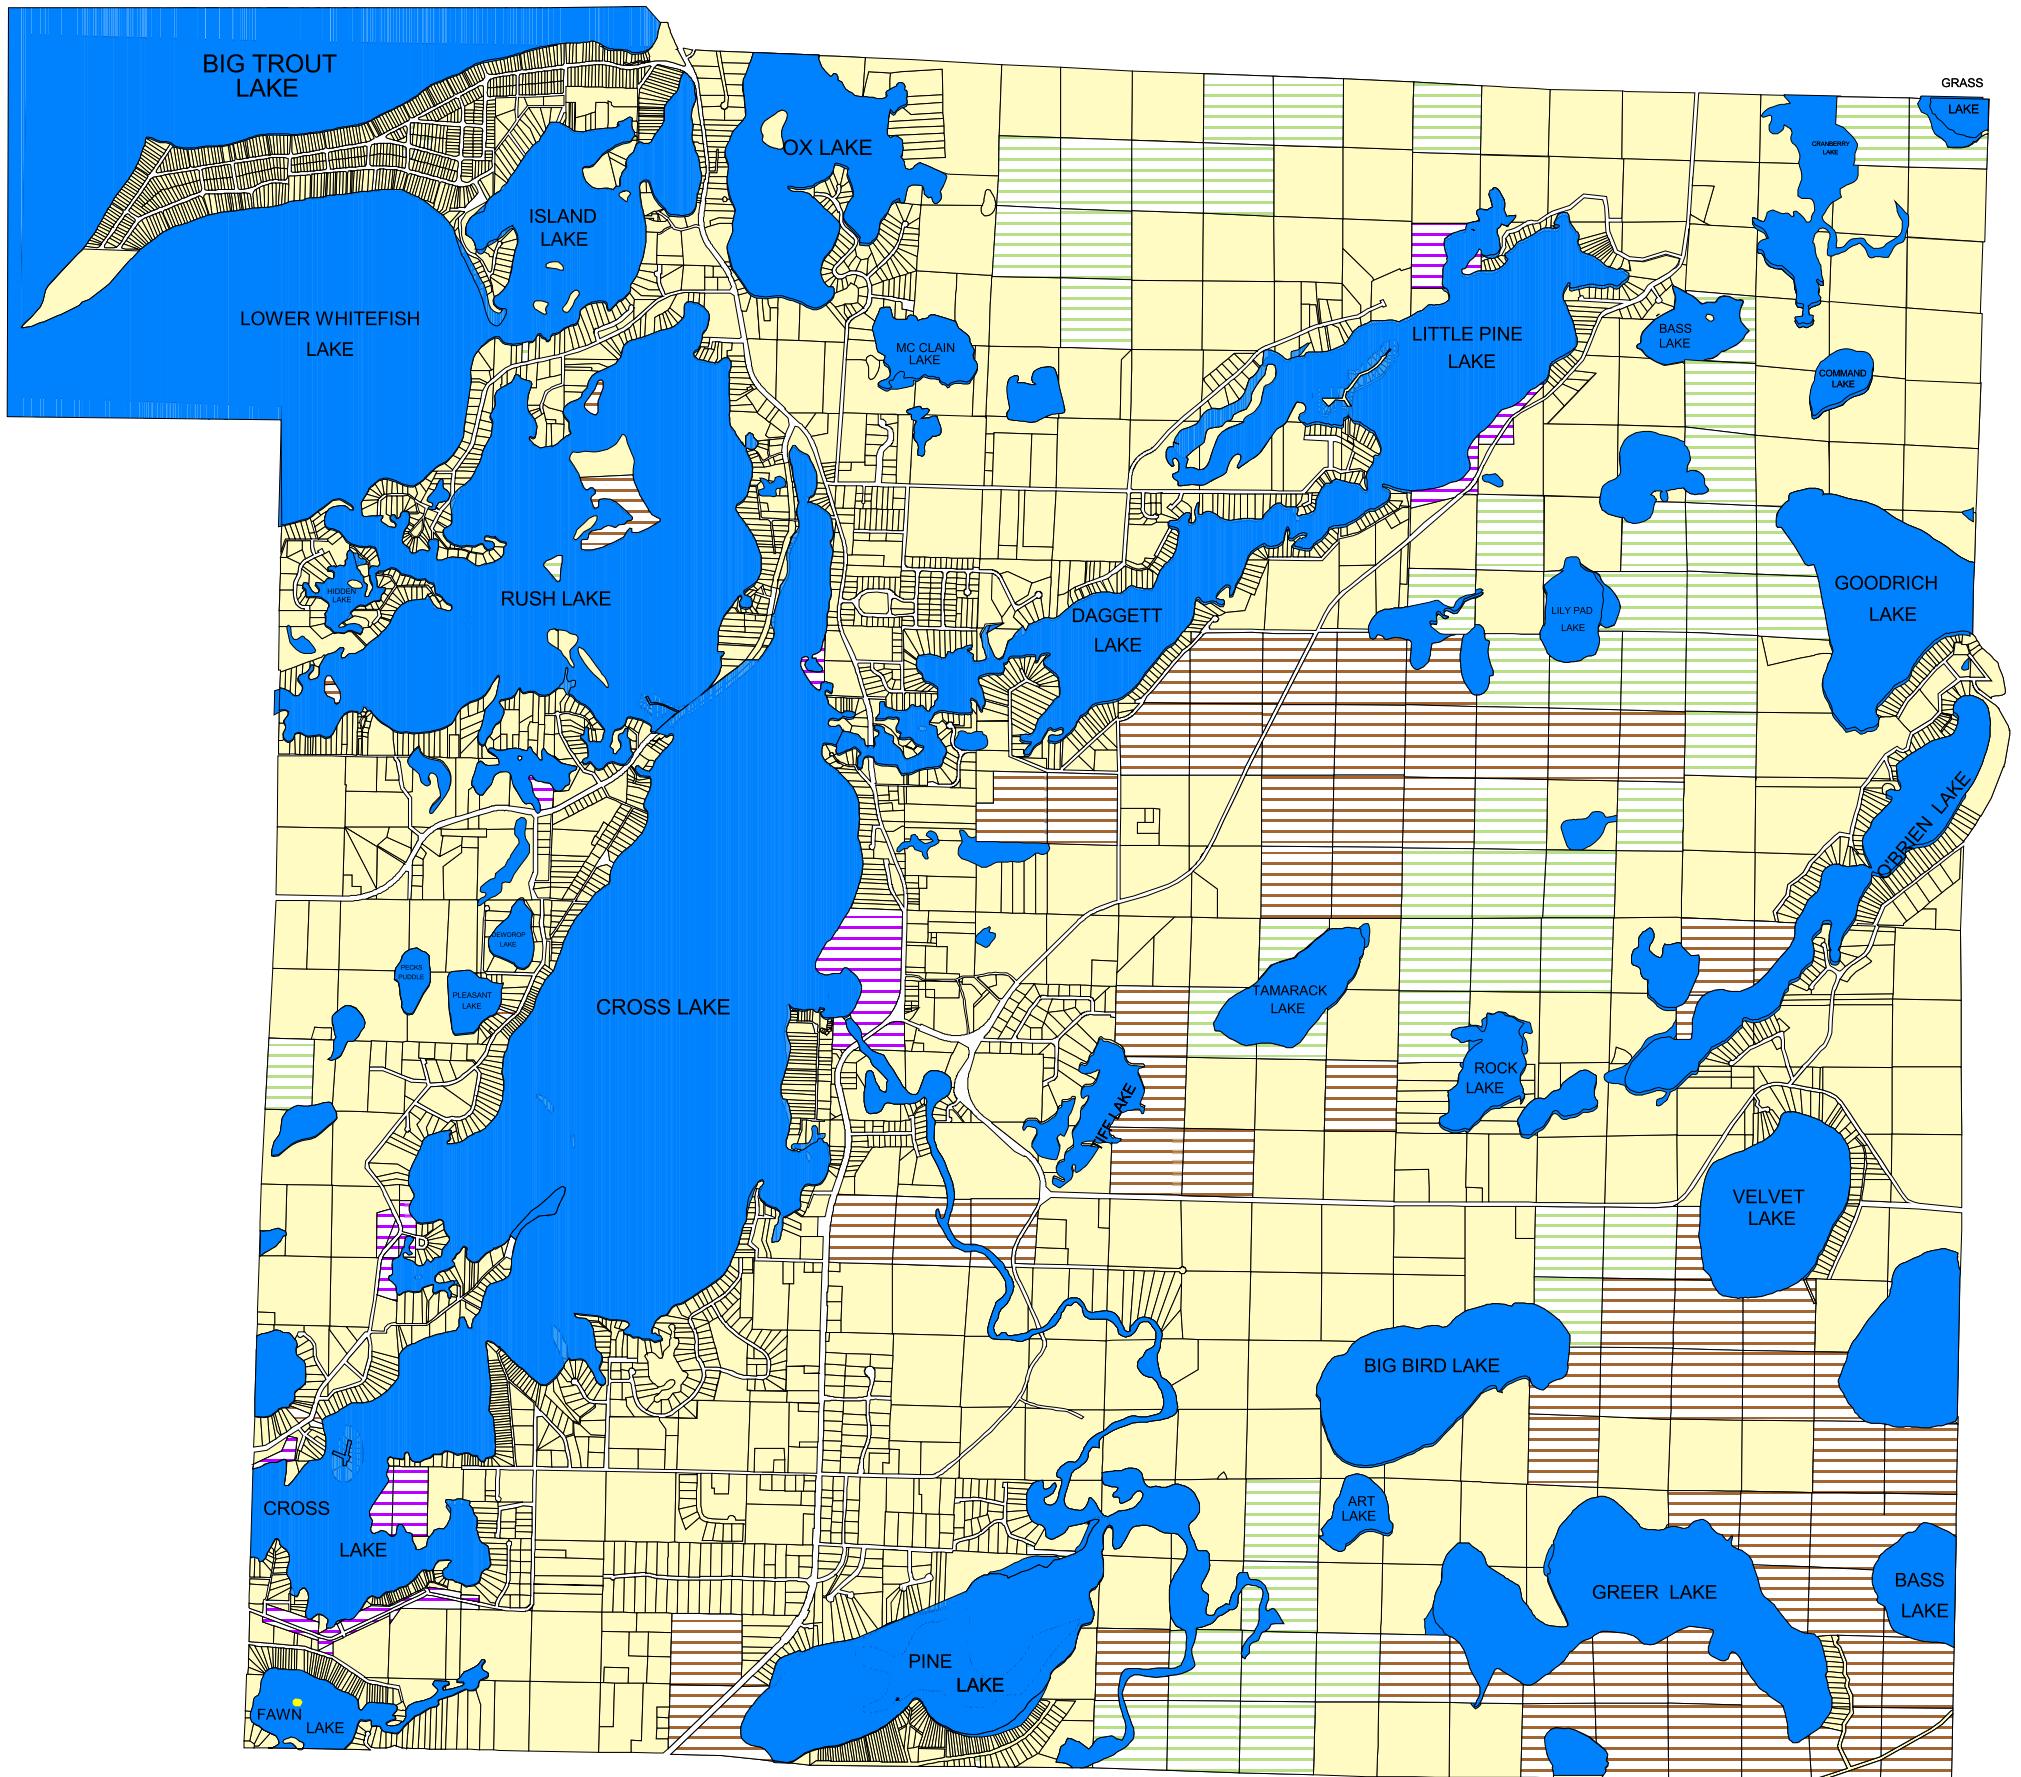

City of Crosslake Public Land

Ownership

-  Crow Wing County
-  State of Minnesota (DNR)
-  United States of America (US Corp)
-  Parcels
-  Water

Map Date: November 22, 2002