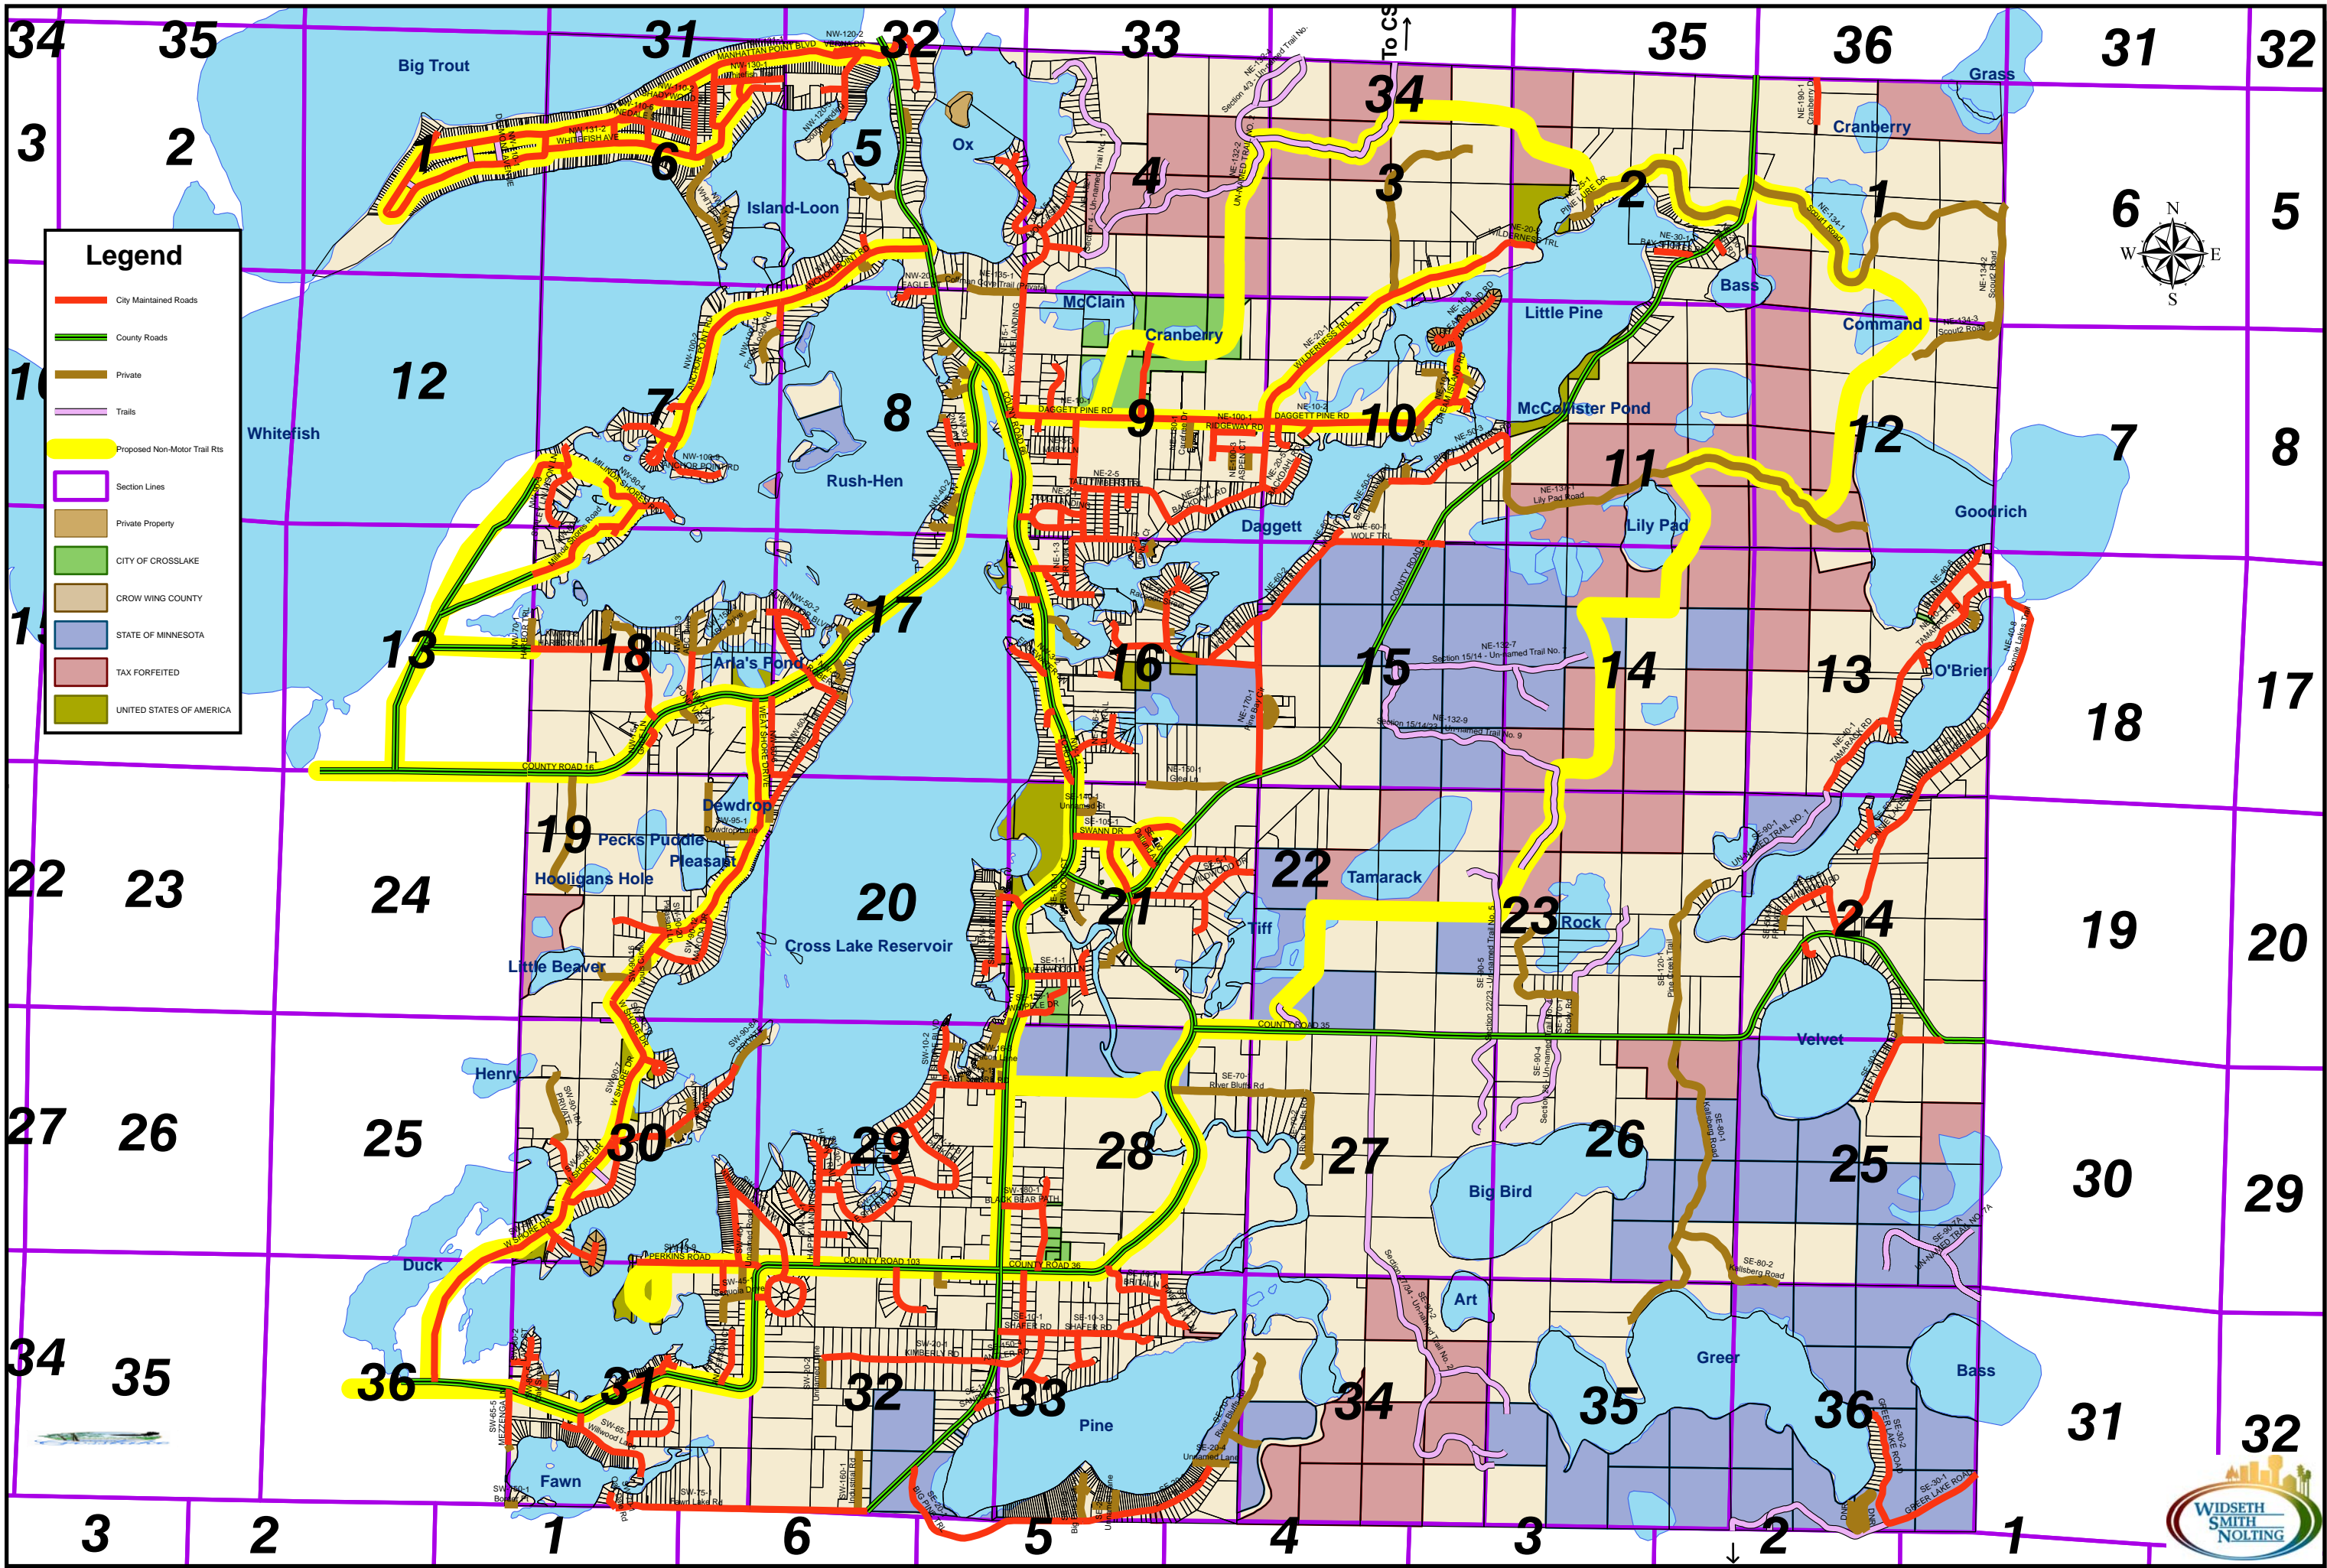

# PROPOSED NON-MOTORIZED TRAIL ROUTES

**Legend**

- City Maintained Roads
- County Roads
- Private
- Trails
- Proposed Non-Motor Trail Rts
- Section Lines
- Private Property
- CITY OF CROSSLAKE
- CROW WING COUNTY
- STATE OF MINNESOTA
- TAX FORFEITED
- UNITED STATES OF AMERICA