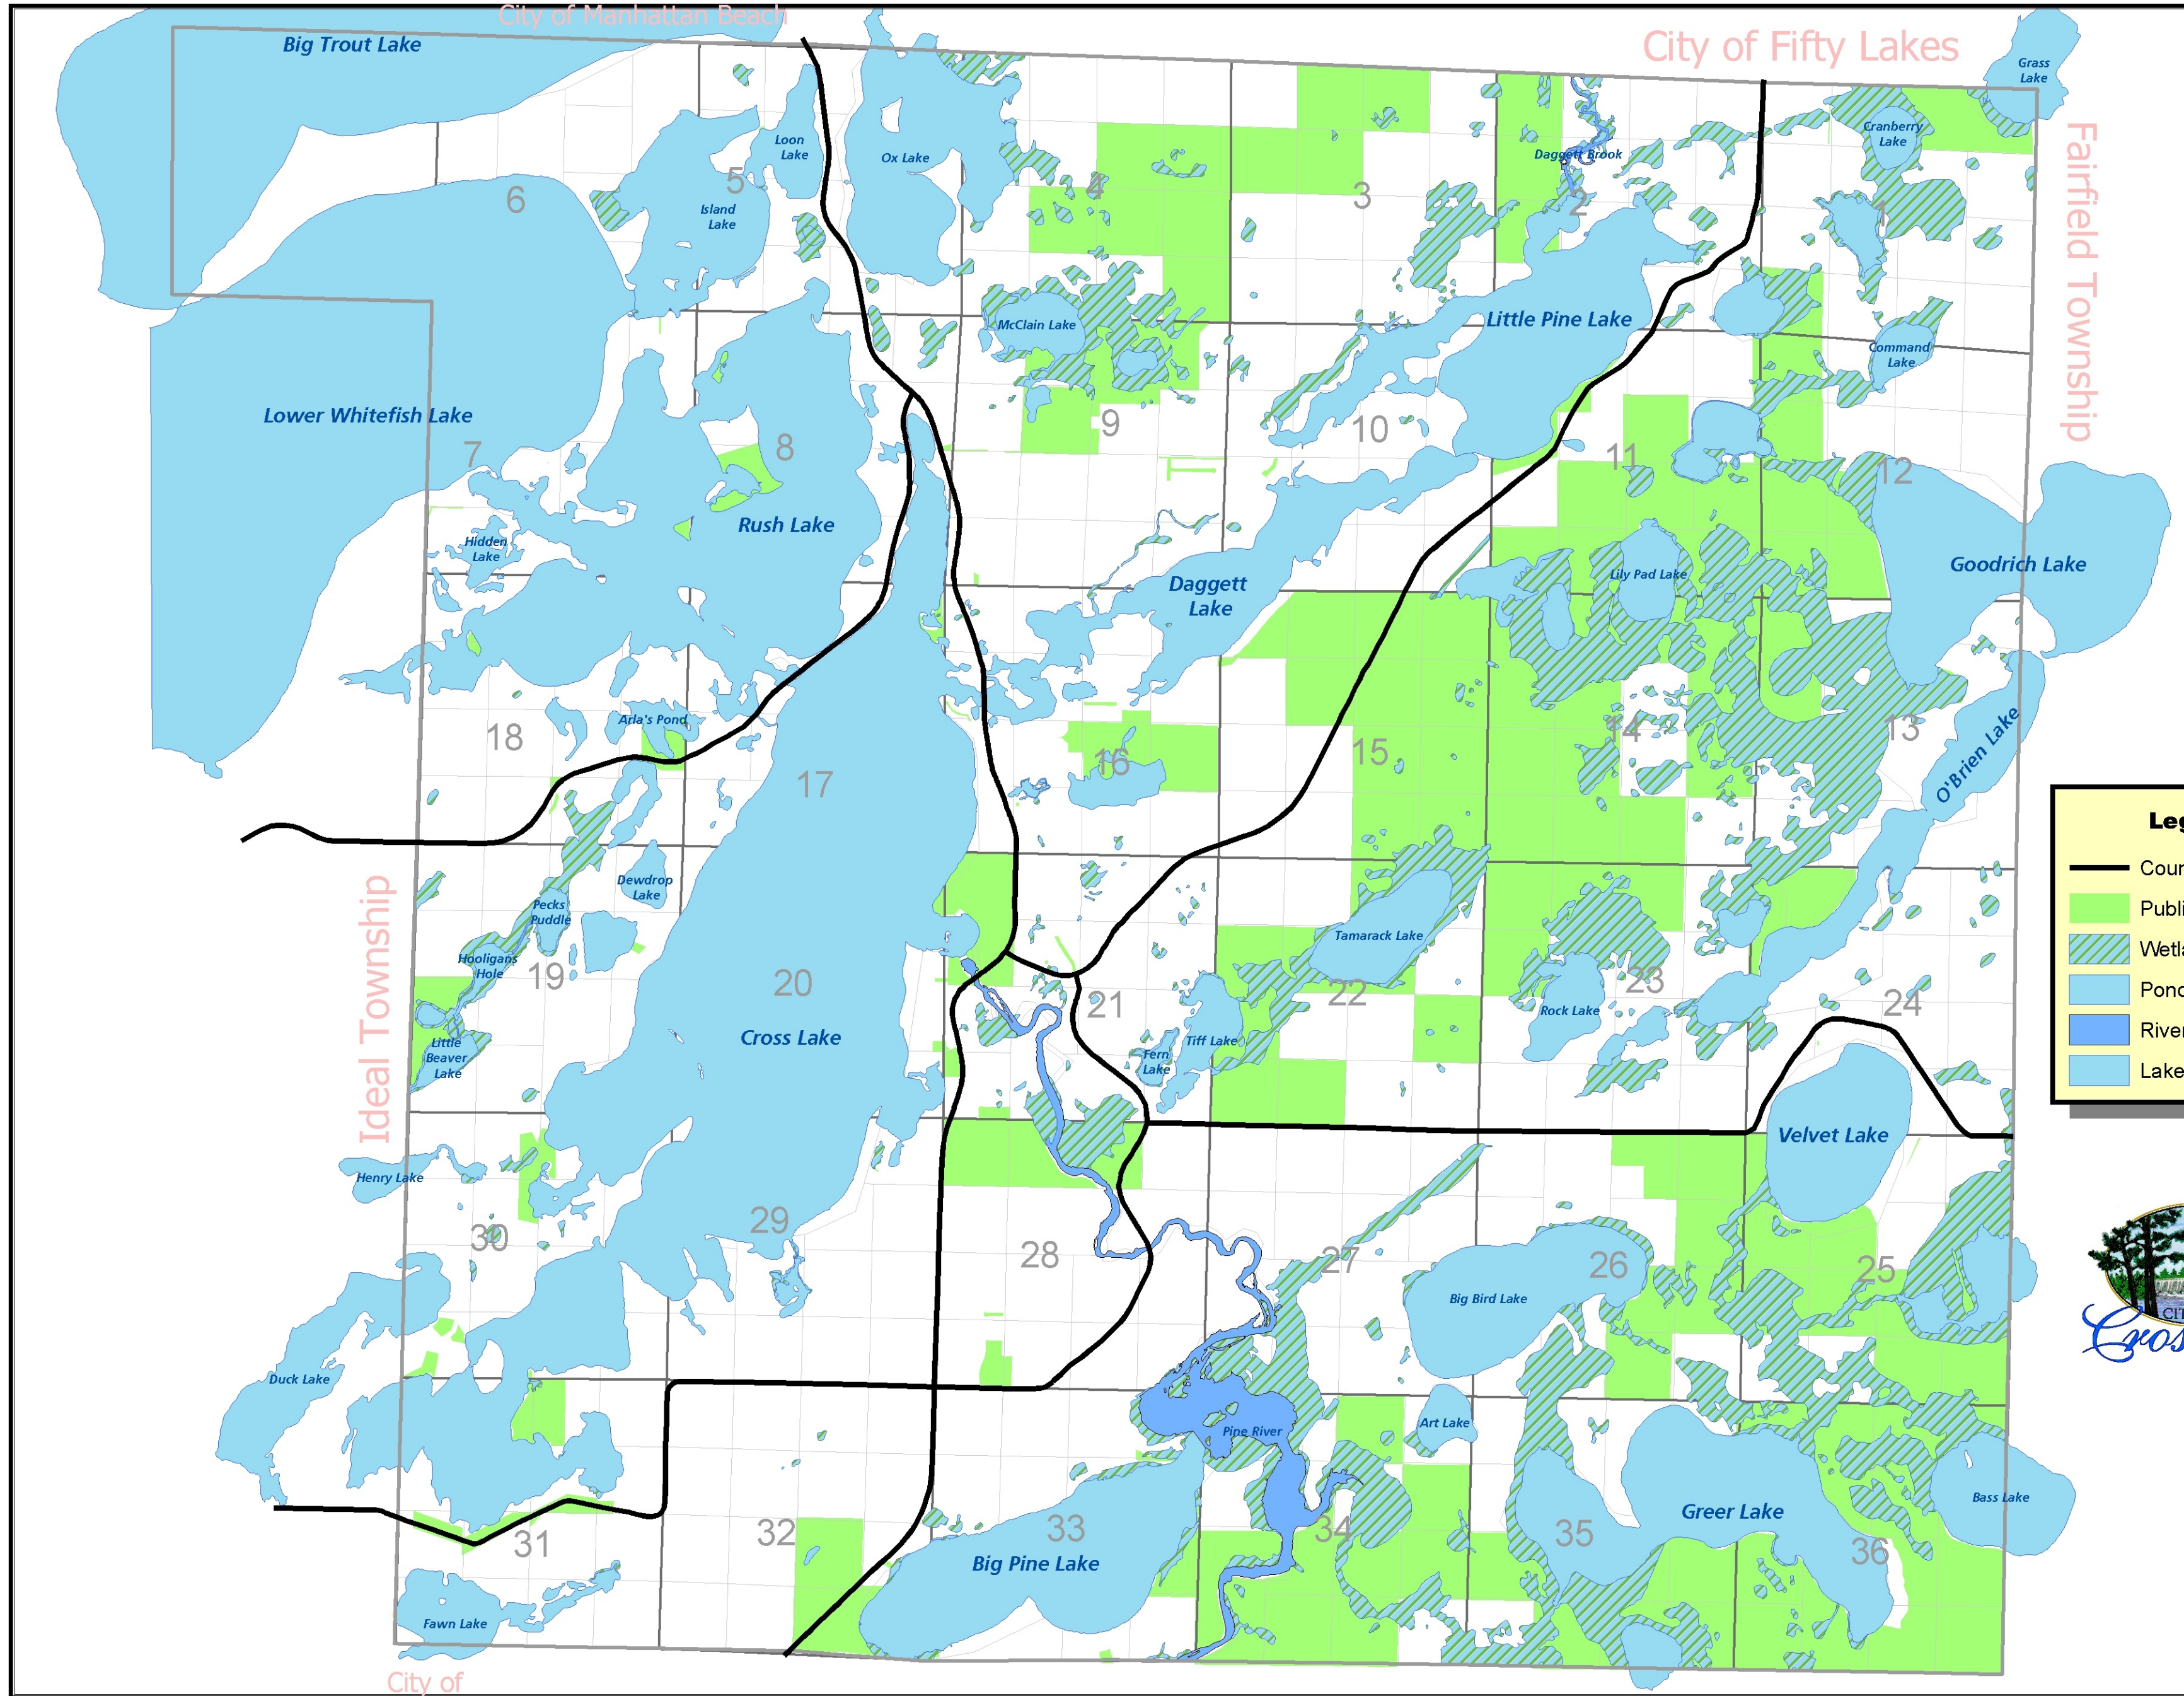

City of Crosslake Environmental Map

Legend

- County Highways
- Public Ownership
- Wetlands
- Ponds
- River and Streams
- Lakes